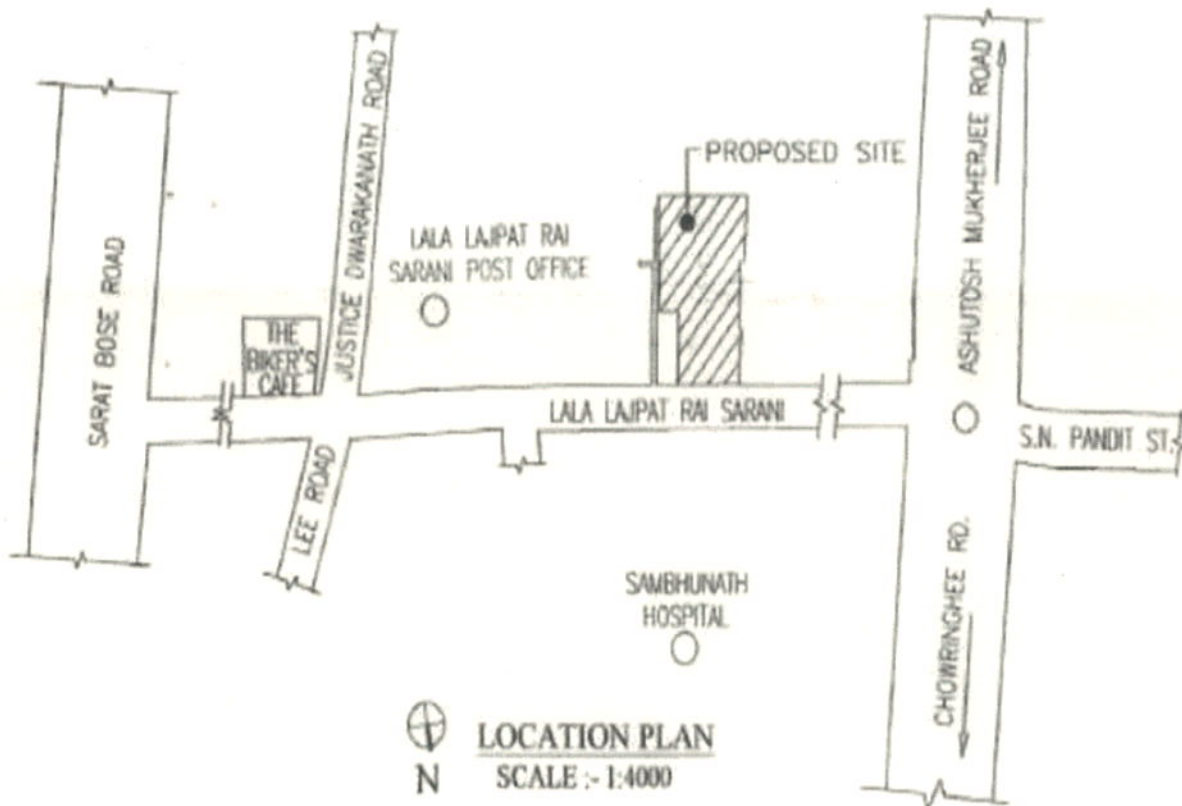

TO WHOM IT MAY CONCERN

The location plan of proposed project "ALTITUDE 16" situated at Premises No. 16, Lala Lajpat Rai Sarani, Kolkata 700020, Ward No. 70, is shown below:

Latitude: 22.321368
Longitude: 88.205019